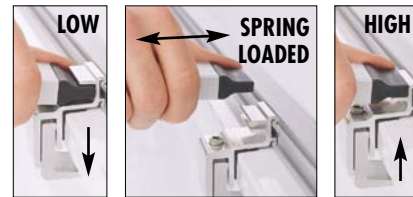

**Snaps will not break**

**TUFFSNAPS™**

Extang's engineered stainless steel and brass snaps will not break. The smallest part of the Platinum Tonno System is one of the largest reasons why Extang tonneaus are America's number one selling tonneau covers.

**Bow height adjustment**

Extang's MONSTER BOWS™ quickly spring on and off with no tools. It's fast and easily done with one hand. The TUFFKLAMPS™ allow two bow heights: HIGH for maximum water shedding in harsh weather, and for improved gas mileage. LOW for sporty good looks and cold weather tonneau attachment.